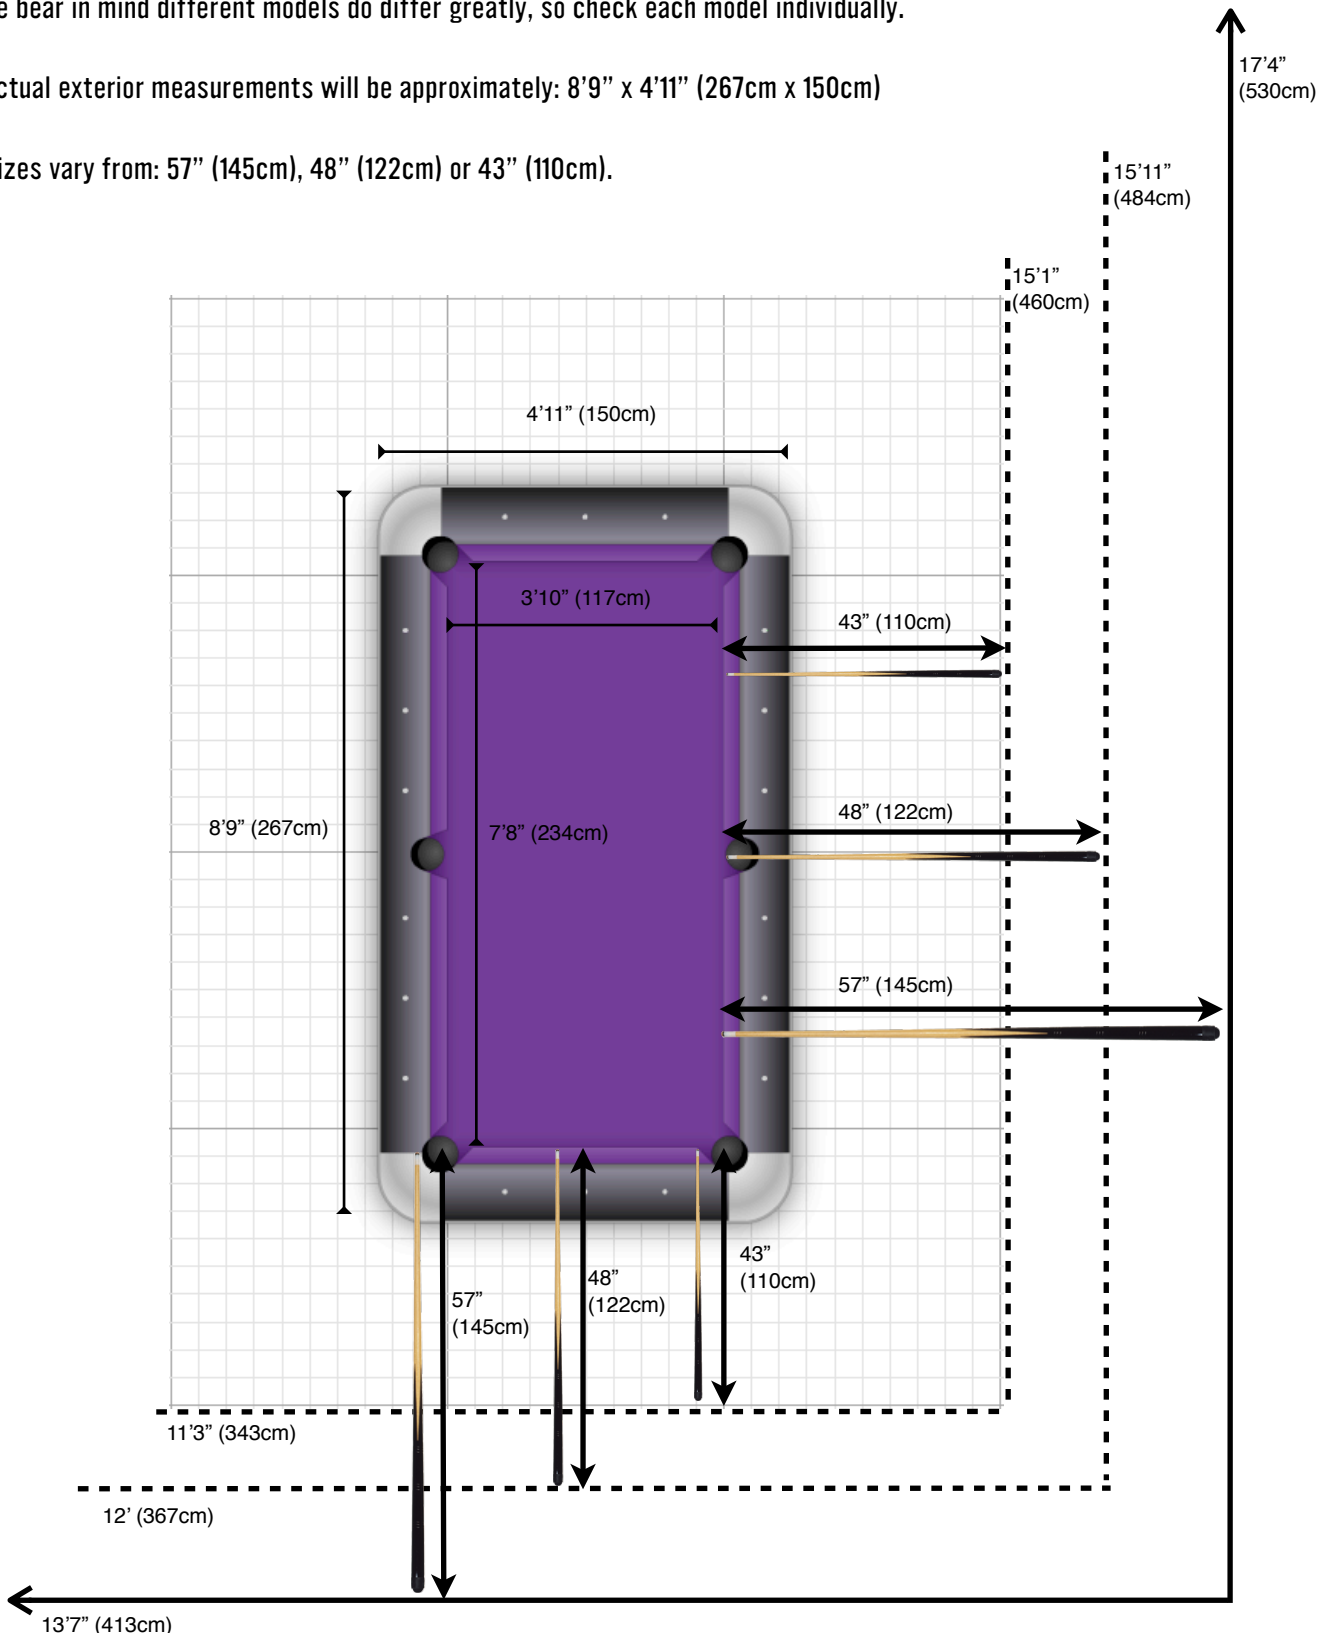

American Pool Table Measurements - 8ft

The 8ft size quoted for most American Pool Tables refers to the slate length, with the playing surface being 7'8" (234cm) by 3'10" (117cm) for most models.

Please bear in mind different models do differ greatly, so check each model individually.

The actual exterior measurements will be approximately: 8'9" x 4'11" (267cm x 150cm)

Cue sizes vary from: 57" (145cm), 48" (122cm) or 43" (110cm).

Please Note: Not to scale. All measurements are approximate. Ensure you check all measurements personally prior to ordering a pool table.